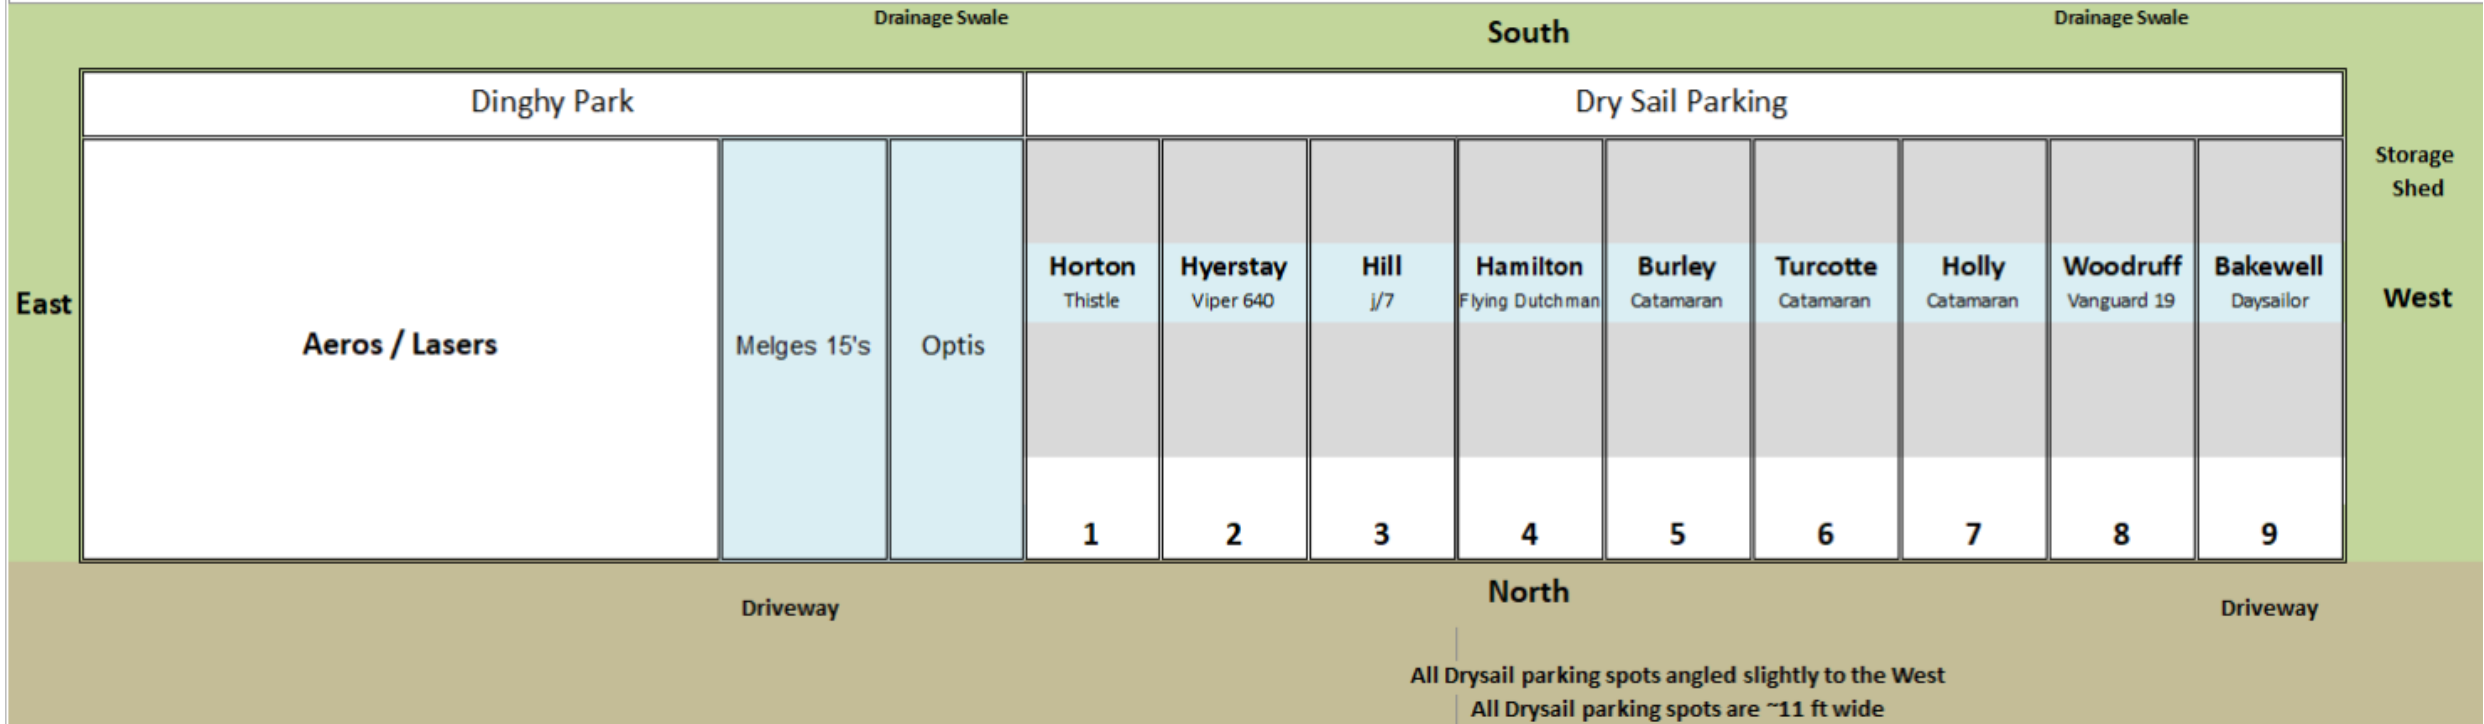

LCYC Dry Sail and Dinghy Park

All Drysail parking spots angled slightly to the West
 All Drysail parking spots are ~11 ft wide